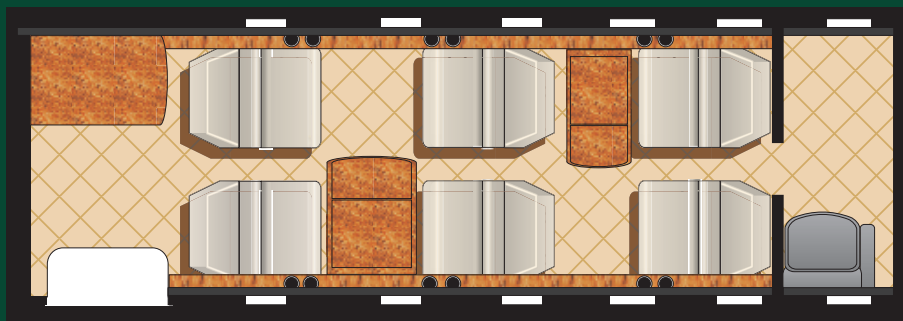

### Typical Aircraft Amenities:

- Maximum Range: 3.3 hours / 1,400 miles
- Maximum Seating: 6 passengers
- Equipped with RVSM, TCAS, EGPWS
- Mini galley