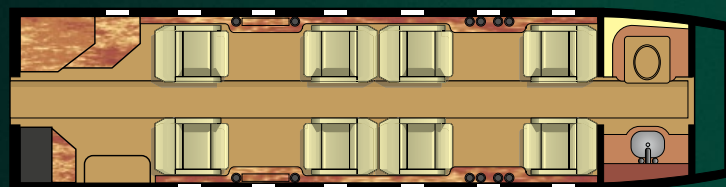

**Typical Aircraft Amenities:**

- Maximum Range: 6.0 hours/3,100 miles
- Equipped with RVSM, TCAS II and EGPWS
- Maximum Seating: 8 + Belted Lav Seat
- Full Galley with Microwave Oven
- Enclosed Lavatory
- CD/DVD/FAX
- Flight Phone