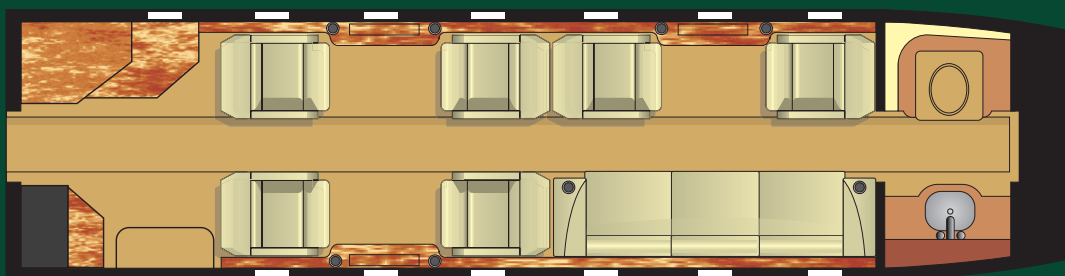

Typical Aircraft Amenities:

- Maximum Range: 6.0 hours / 3,100 miles
- Maximum Seating: 9 passengers
- Equipped with RVSM, TCAS II, EGPWS
- Dual DVD/Airshow 4000
- Flight phone
- Full galley
- Enclosed lavatory