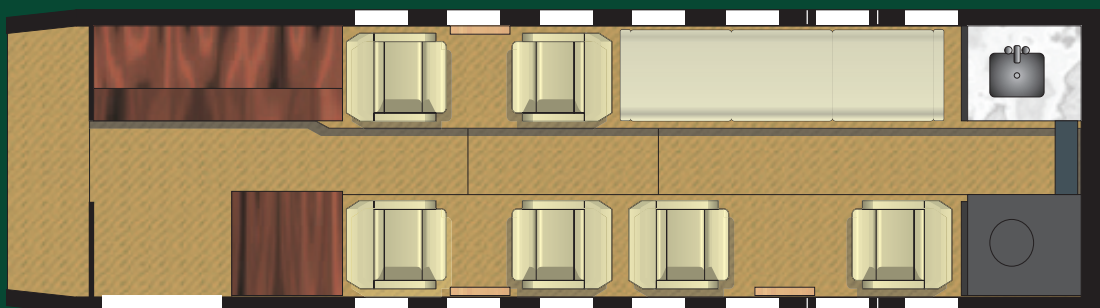

888

Typical Aircraft Amenities:

- Maximum Range: 7.0 hours / 3,100 miles
- Maximum Seating: 9 passengers
- Equipped with RVSM, TCAS, EGPWS
- Full galley
- Enclosed lavatory

Awards, Affiliates and Certifications