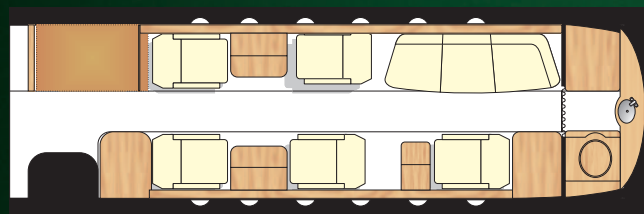

Typical Aircraft Amenities:

- Maximum Range: 6.0 hours/2,600 miles
- Equipped with RVSM, TCAS & EGPWS
- Maximum Seating: 8 passengers
- CD/DVD player and Airshow
- Mini galley
- Flight phone

Top Safety Rated