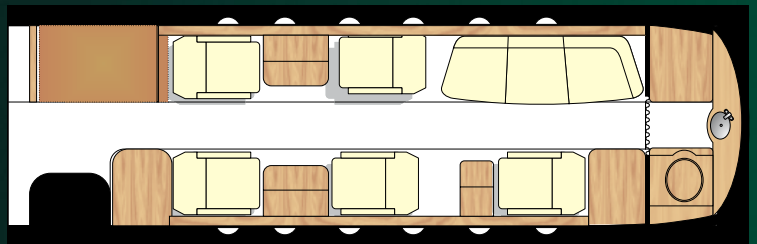

**Typical Aircraft Amenities:**

- Maximum Range: 5.5 hours/2,600 miles
- Equipped with RVSM, TCAS & EGPWS
- Maximum Seating: 8 passengers
- CD/DVD player and Airshow
- Mini galley
- Flight phone

**WYVERN WINGMAN**